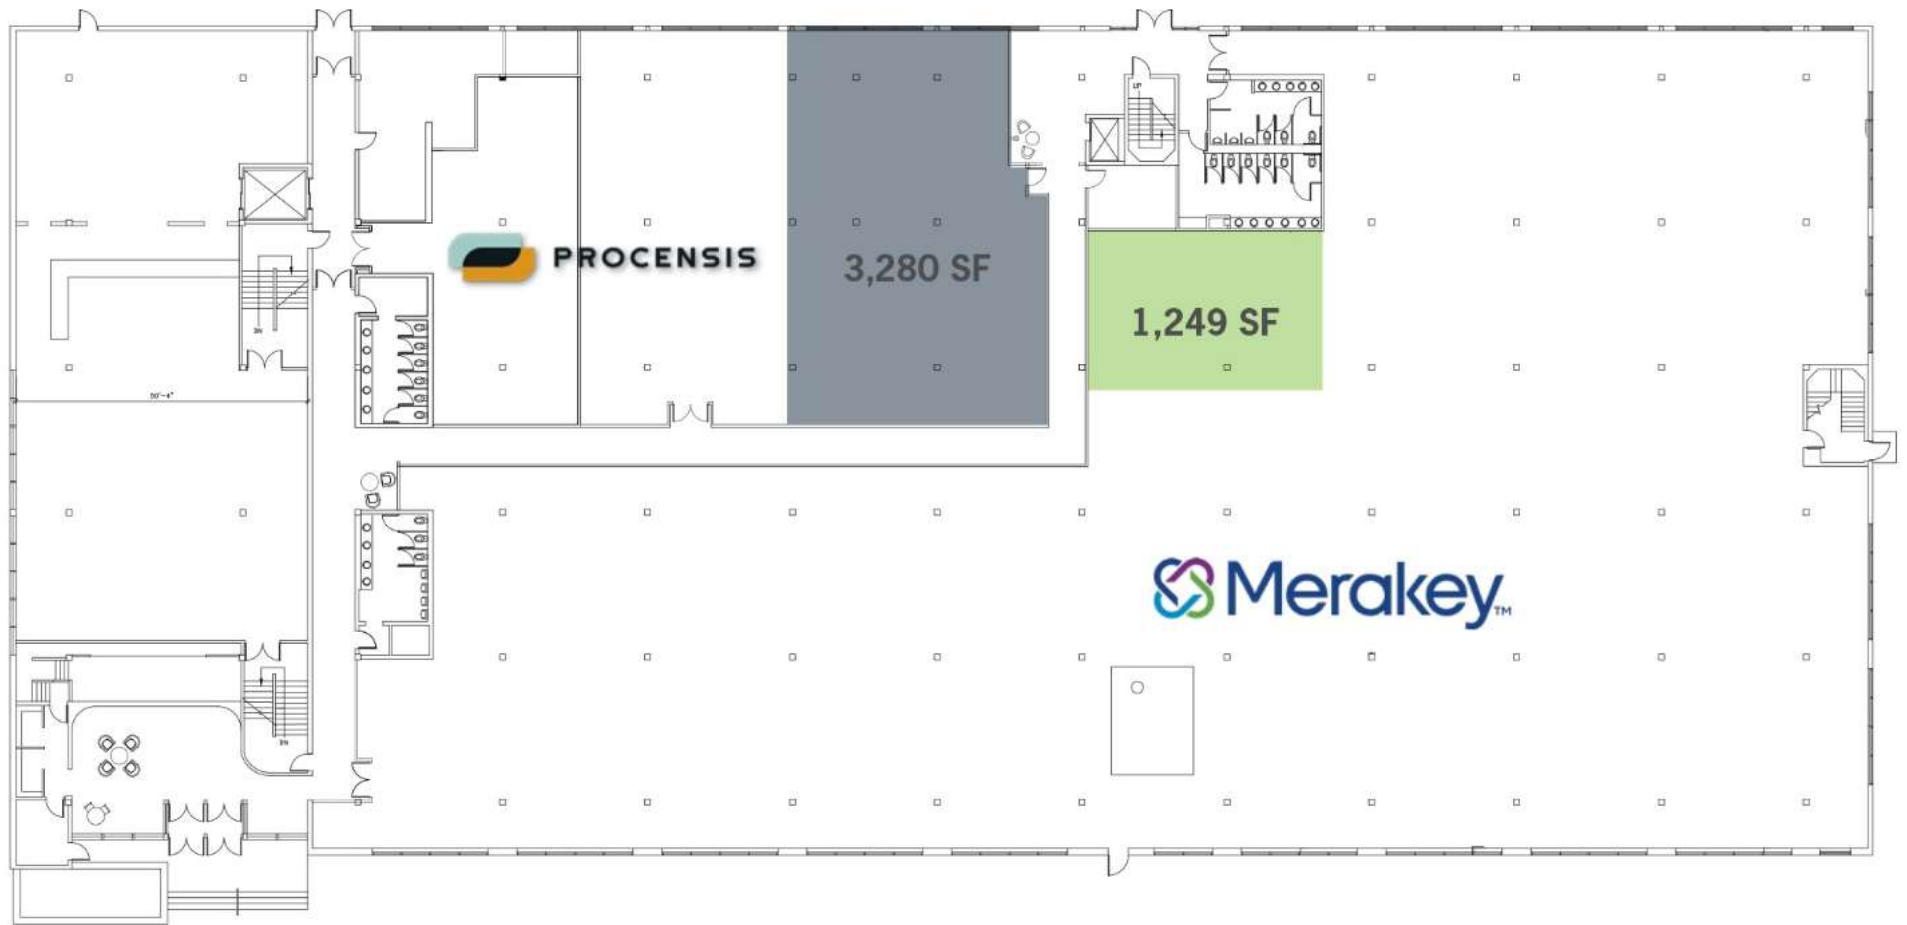

FIRST FLOOR: 3,280± SQUARE FEET

NEWMARK