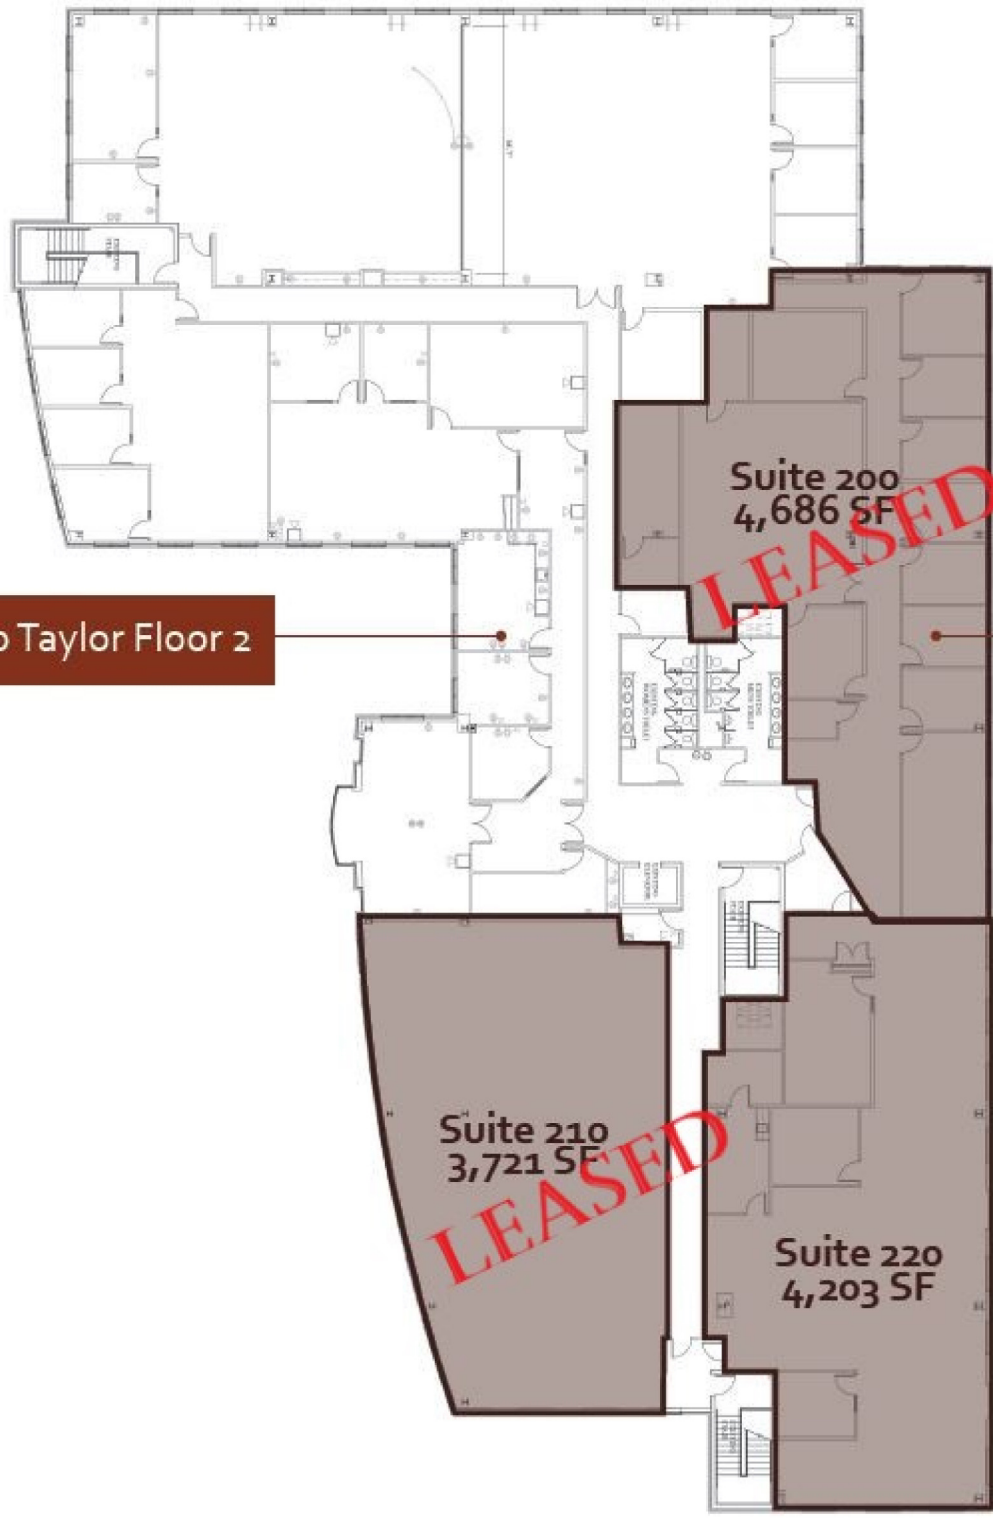

700 Taylor Floor 2

Suite 200
4,686 SF

LEASED

Option to demise

1,578 SF
~~3,108 SF~~

Available

Suite 210
3,721 SF

LEASED

Suite 220
4,203 SF

Suites 200 and 220 can be combined for 8,889 SF